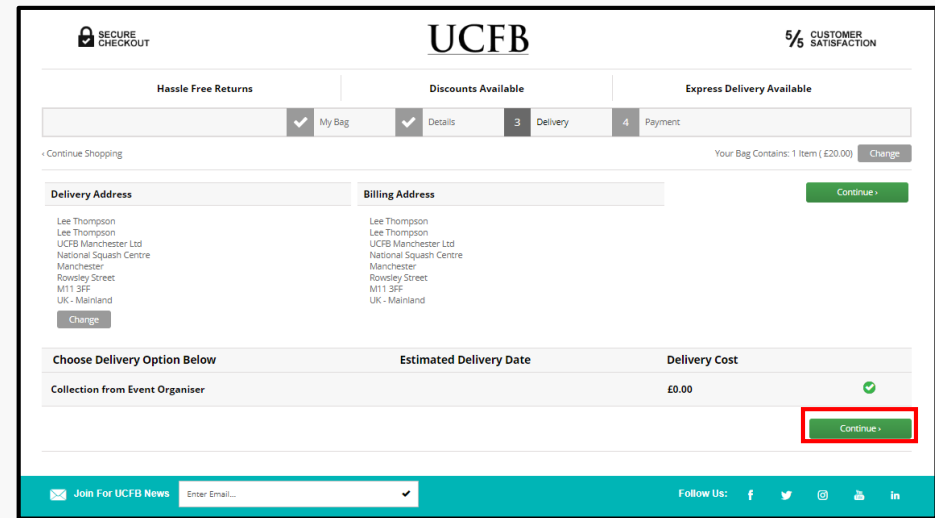

Once you are in, you need to select your Campus.

This will display all products that are relevant to your Campus.

This example is for the Etihad Campus. If you are based within Wembley, you just need to select Wembley Campus.

Purchasing an Item

Click on the item you wish to purchase, then 'Add to Bag'

A new option appears, where you can 'View Bag' or 'Checkout'

If you are ready to pay, press 'Checkout'

Checkout

Welcome to your Bag!

From here, you can select how you would like to pay.

UCFB accepts payment via PayPal as well as card payments. To select a card to pay, select 'Proceed to Payment'

The next page is a summary of the delivery page. To go to the payment options, click 'Continue'