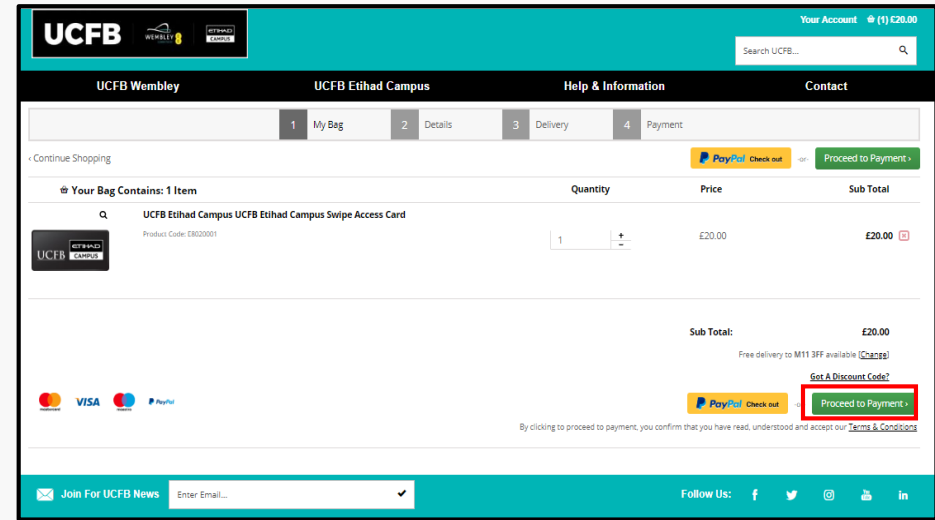

Once you are in, you need to select your Campus.

This will display all products that are relevant to your Campus.

This example is for the Etihad Campus. If you are based within Wembley, you just need to select Wembley Campus.

Purchasing an Item

Click on the item you wish to purchase, then 'Add to Bag'

A new option appears, where you can 'View Bag' or 'Checkout'

If you are ready to pay, press 'Checkout'

Checkout

Welcome to your Bag!

From here, you can select how you would like to pay.

UCFB accepts payment via PayPal as well as card payments. To select a card to pay, select 'Proceed to Payment'

The next page is a summary of the delivery page. To go to the payment options, click 'Continue'