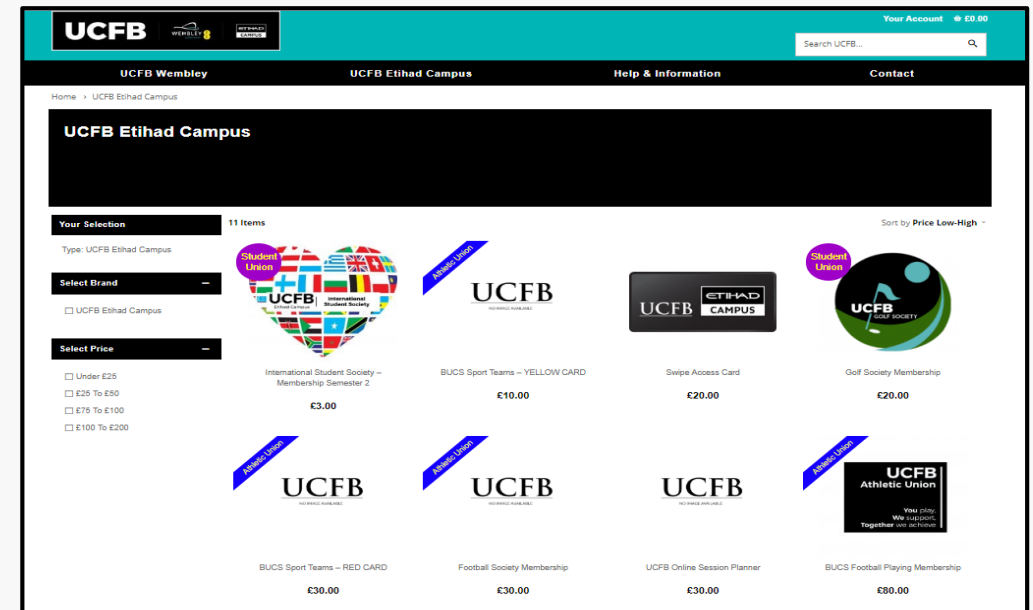

The email address will be the email address you used to sign up to UCAS **OR** your UCFB Student Email address

Once you have been emailed the re-set link, follow the instructions and set your password

Select your Campus

Once you are in, you need to select your Campus.

This will display all products that are relevant to your Campus.

This example is for the Etihad Campus. If you are based within Wembley, you just need to select Wembley Campus.