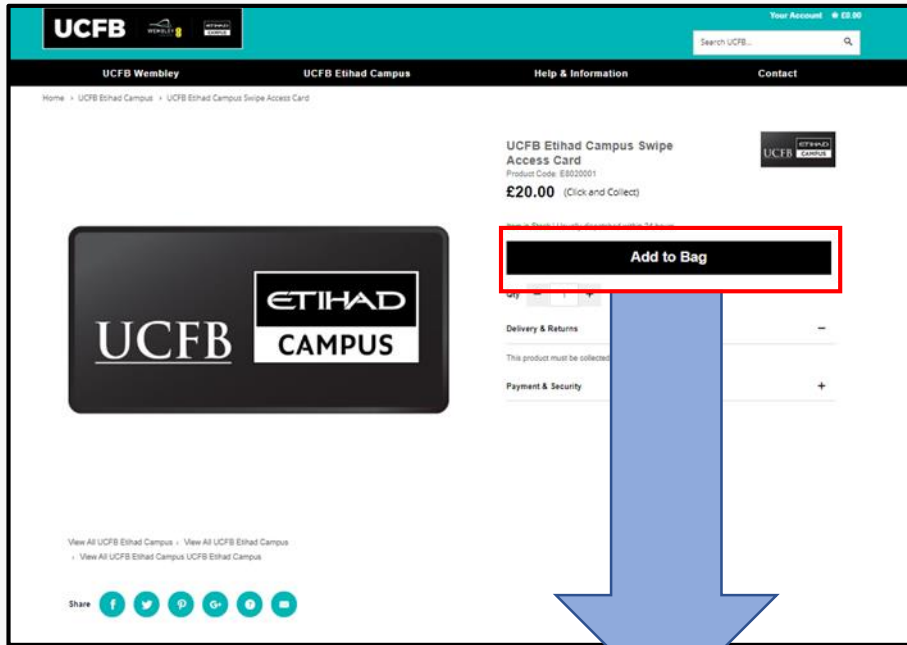

The email address will be the email address you used to sign up to UCAS **OR** your UCFB Student Email address

Once you have been emailed the re-set link, follow the instructions and set your password

Select your Campus

Once you are in, you need to select your Campus.

This will display all products that are relevant to your Campus.

This example is for the Etihad Campus. If you are based within Wembley, you just need to select Wembley Campus.