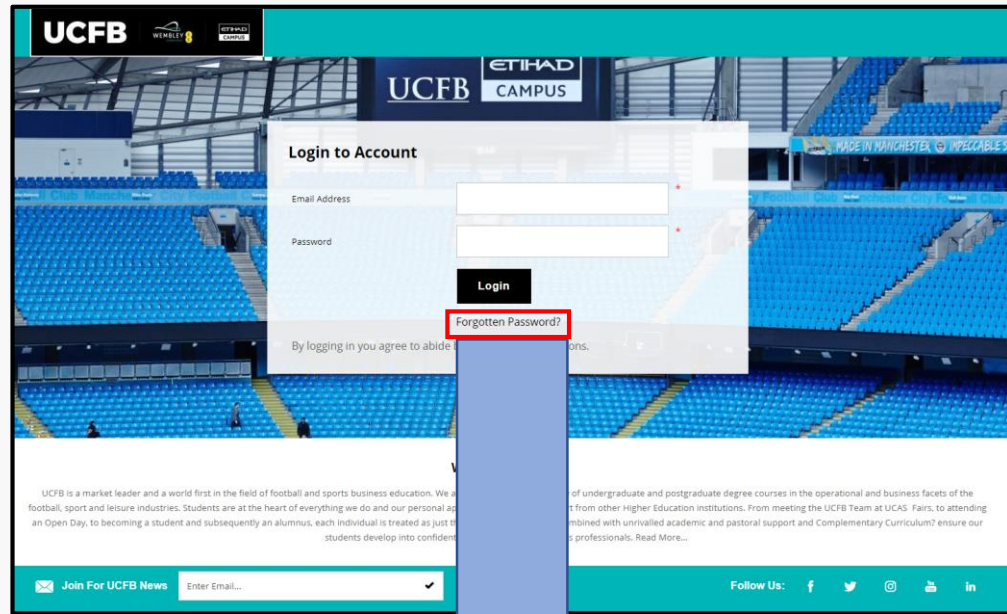

UCFB

[UCFB Online Store](#)

User Guide

Accessing the UCFB Online Store

<http://online.ucfb.com>

When you access the UCFB Online Store, you will be presented with a login screen

When accessing for the first time, or if you have forgotten your password, you will need to **re-set your password**

The email address will be the email address you used to sign up to UCAS **OR** your UCFB Student Email address

Once you have been emailed the re-set link, follow the instructions and set your password

Select your Campus

Once you are in, you need to select your Campus.

This will display all products that are relevant to your Campus.

This example is for the Etihad Campus. If you are based within Wembley, you just need to select Wembley Campus.