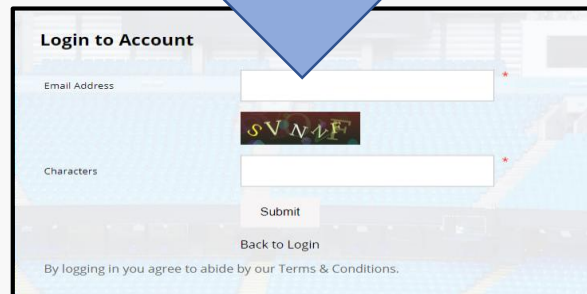

UCFB

[UCFB Online Store](#)

User Guide

Accessing the UCFB Online Store

<http://online.ucfb.com>

When you access the UCFB Online Store, you will be presented with a login screen

When accessing for the first time, or if you have forgotten your password, you will need to **re-set your password**

The email address will be the email address you used to sign up to UCAS **OR** your UCFB Student Email address

Once you have been emailed the re-set link, follow the instructions and set your password

Select your Campus