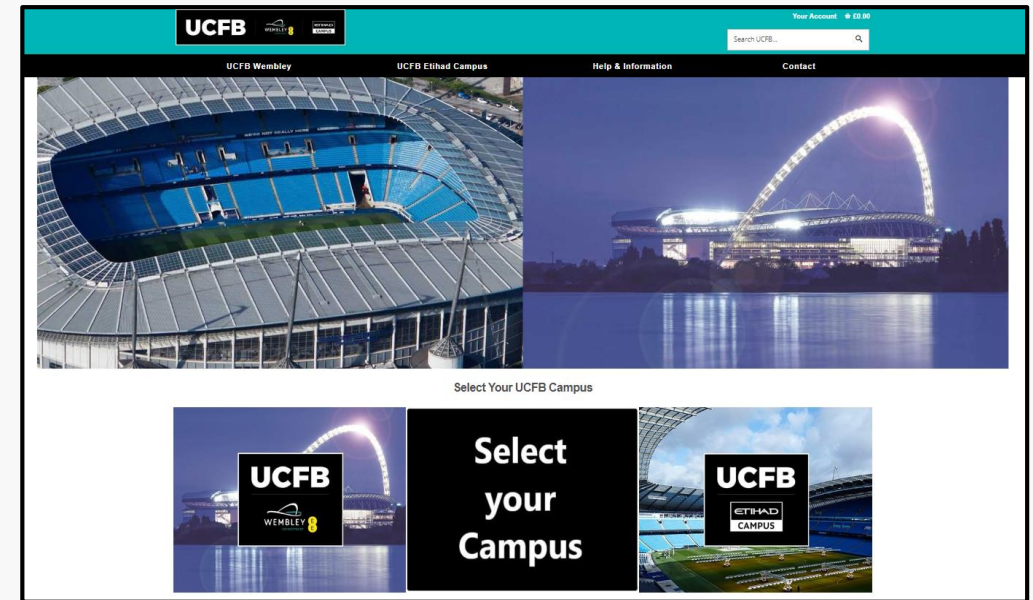

The email address will be the email address you used to sign up to UCAS **OR** your UCFB Student Email address

Once you have been emailed the re-set link, follow the instructions and set your password

Select your Campus

Once you are in, you need to select your Campus.

This will display all products that are relevant to your Campus.

This example is for the Etihad Campus. If you are based within Wembley, you just need to select Wembley Campus.